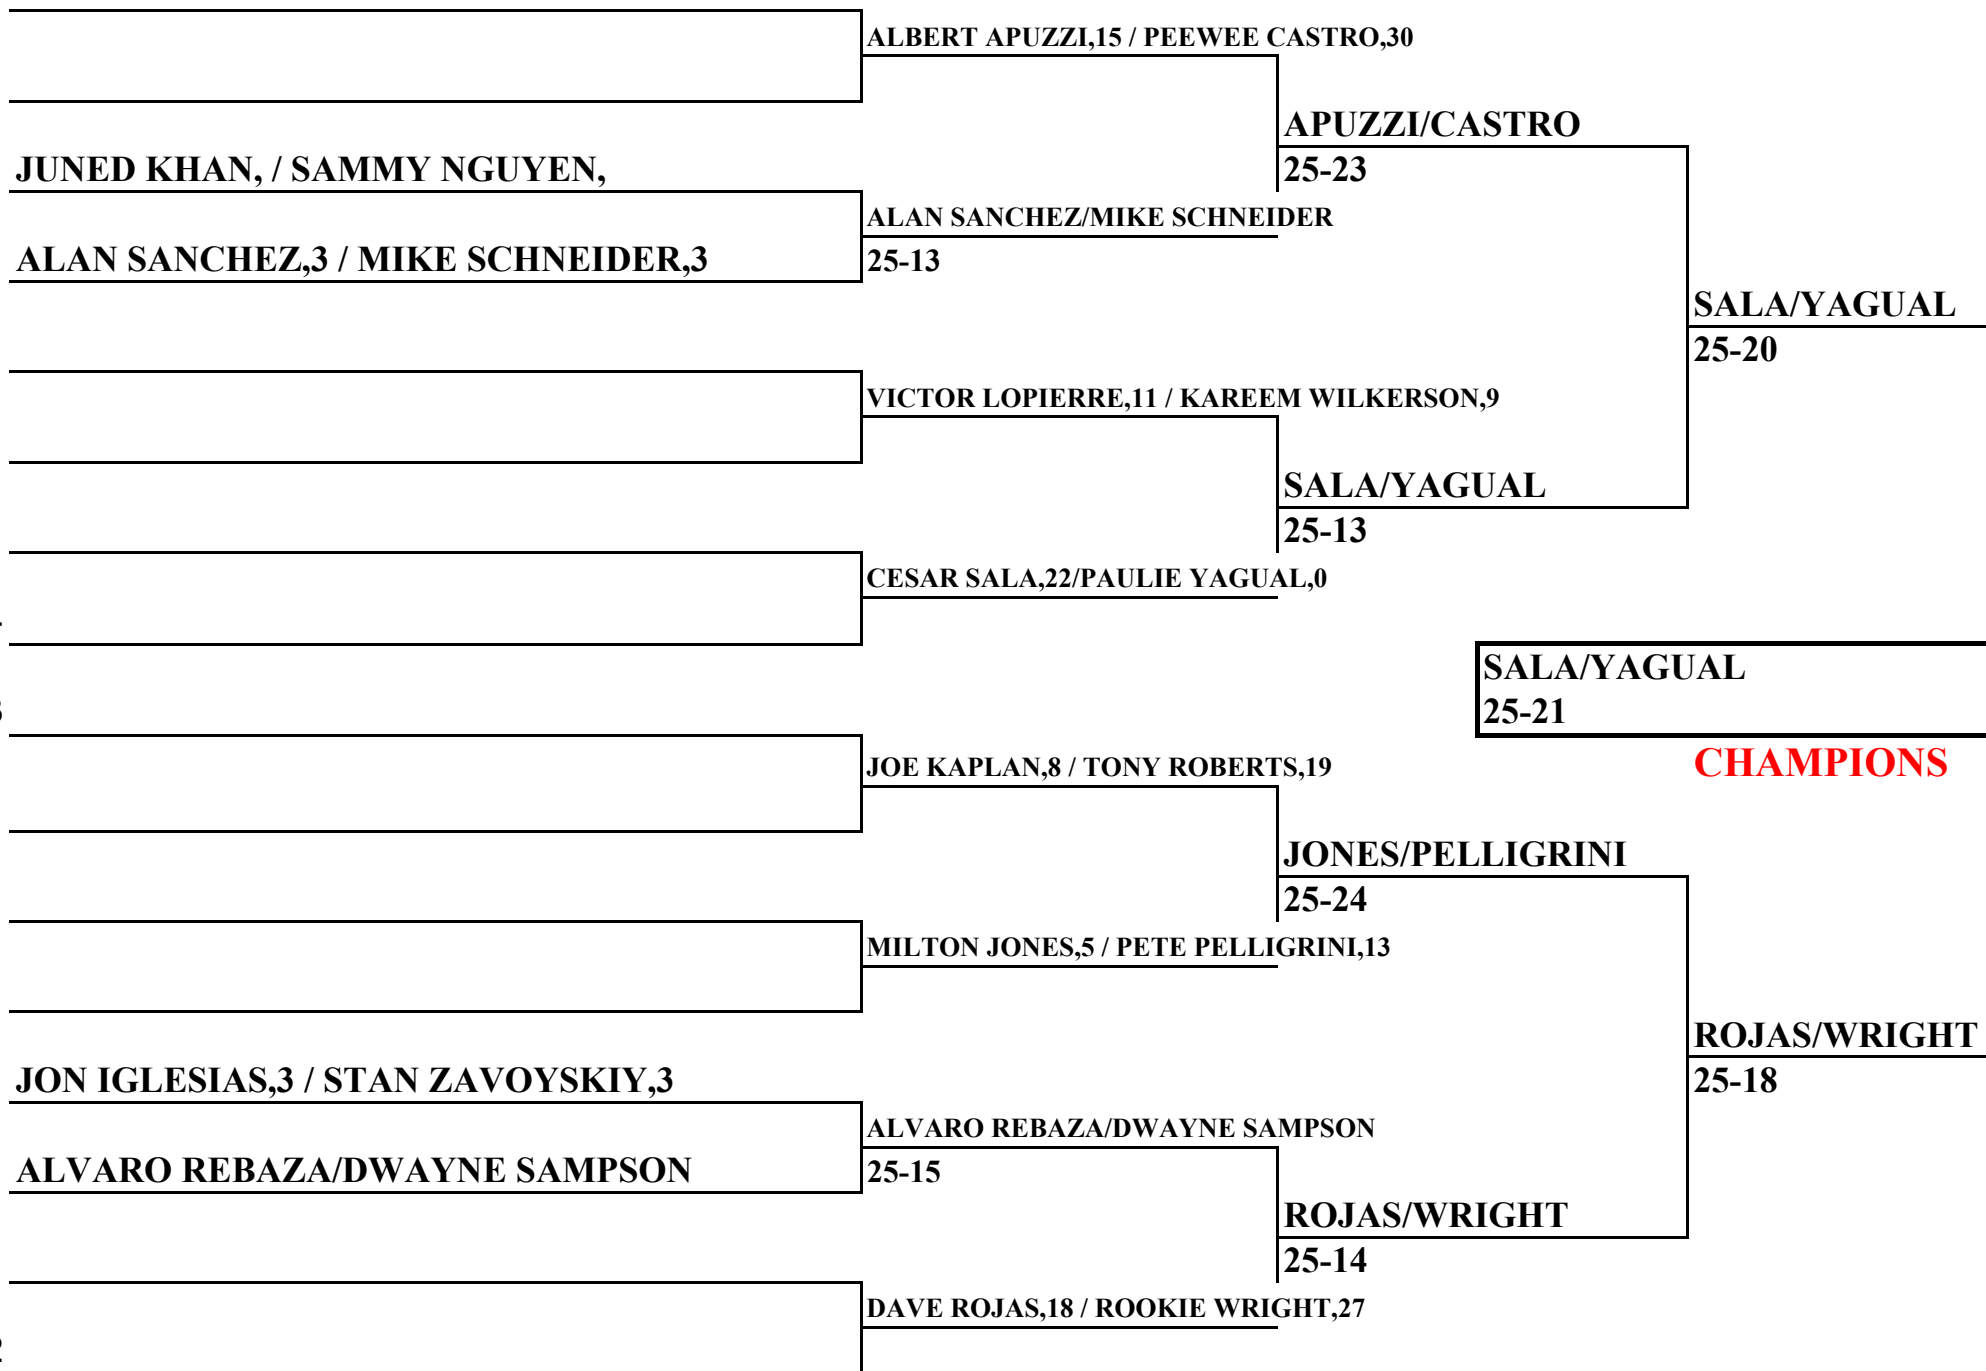

# USHA 1-WALL PRO-DOUBLES STOP AT THE HES 03/13/05

1

2